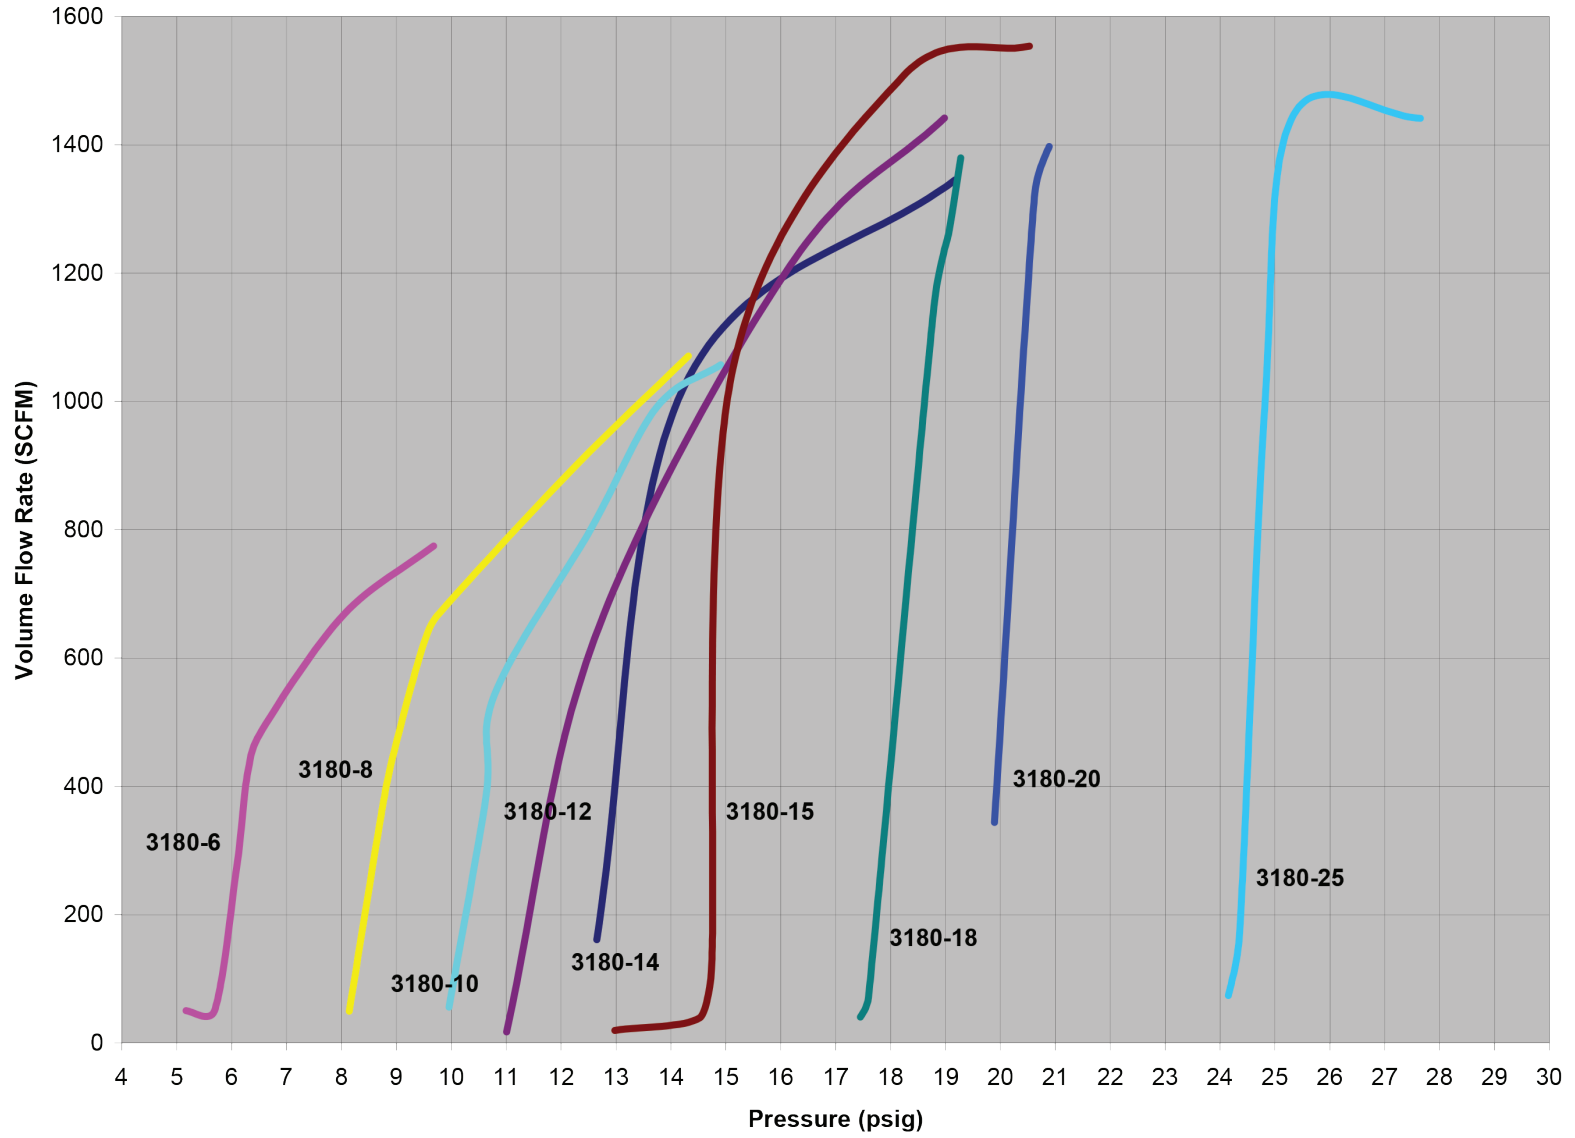

The Right Connection®

3180 Pressure Relief Valve - Flow Rate Vs Pressure

Dixon Bayco

800 High Street • Chestertown, MD 21620

ph 800.355.1991 • fx 800.283.4966

dixonvalve.com